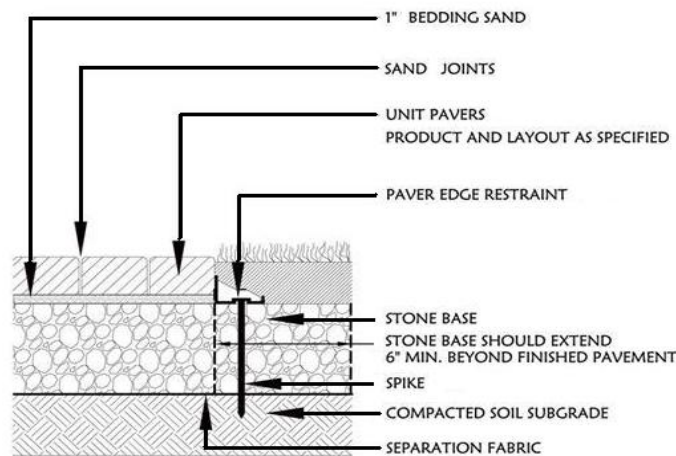

NATURAL RED	GARDEN ACCENT CAP-STD-NRED	UNIT
	SMOKE	GARDEN ACCENT CAP-STD-SMOKE	UNIT
	EARTH	GARDEN ACCENT CAP-TUMB-EARTH	UNIT
	NATURAL RED	GARDEN ACCENT CAP-TUMB-NRED	UNIT
	SMOKE	GARDEN ACCENT CAP-TUMB-SMOKE	UNIT
GARDEN ACCENT - WALL	EARTH	GARDEN ACCENT WALL-STD-EARTH	UNIT
	NATURAL RED	GARDEN ACCENT WALL-STD-NRED	UNIT
	SMOKE	GARDEN ACCENT WALL-STD-SMOKE	UNIT
	EARTH	GARDEN ACCENT WALL-TUMB-EARTH	UNIT
	NATURAL RED	GARDEN ACCENT WALL-TUMB-NRED	UNIT
	SMOKE	GARDEN ACCENT WALL-TUMB-SMOKE	UNIT

LANDSCAPE EDGERS

ALUMINUM	BLACK	8 FT LENGTHS - SPIKES SOLD SEPARATE	UNIT
	BROWN	8 FT LENGTHS - SPIKES SOLD SEPARATE	UNIT
	GREEN	8 FT LENGTHS - SPIKES SOLD SEPARATE	UNIT
	SILVER	8 FT LENGTHS - SPIKES SOLD SEPARATE	UNIT
ALUMINUM - SPIKES	BLACK	12" SPIKES FOR ALUMINUM EDGING	UNIT
	BROWN	12" SPIKES FOR ALUMINUM EDGING	UNIT
	GREEN	12" SPIKES FOR ALUMINUM EDGING	UNIT
	SILVER	12" SPIKES FOR ALUMINUM EDGING	UNIT
PLASTIC	BLACK	20 FT LENGTHS - 5 SPIKES INCLUDED	UNIT
STEEL - EDGERS	BLACK	10 FT LENGTHS - 4 SPIKES INCLUDED	UNIT
	GREEN	10 FT LENGTHS - 4 SPIKES INCLUDED	UNIT
STEEL - EDGER CORNERS	BLACK	90° STEEL EDGER CORNER	UNIT
	GREEN	90° STEEL EDGER CORNER	UNIT

PAVER RESTRAINT EDGERS

BEAST EDGER	BLACK	8 FT LENGTHS	UNIT
QUICK	BLACK	8 FT LENGTHS	UNIT
SNAP EDGER	BLACK	8 FT LENGTHS	UNIT
NAILS	SILVER	12" SPIKES FOR PAVER RESTRAINT	UNIT
	SILVER	500 - 12" SPIKES PER BOX	BOX