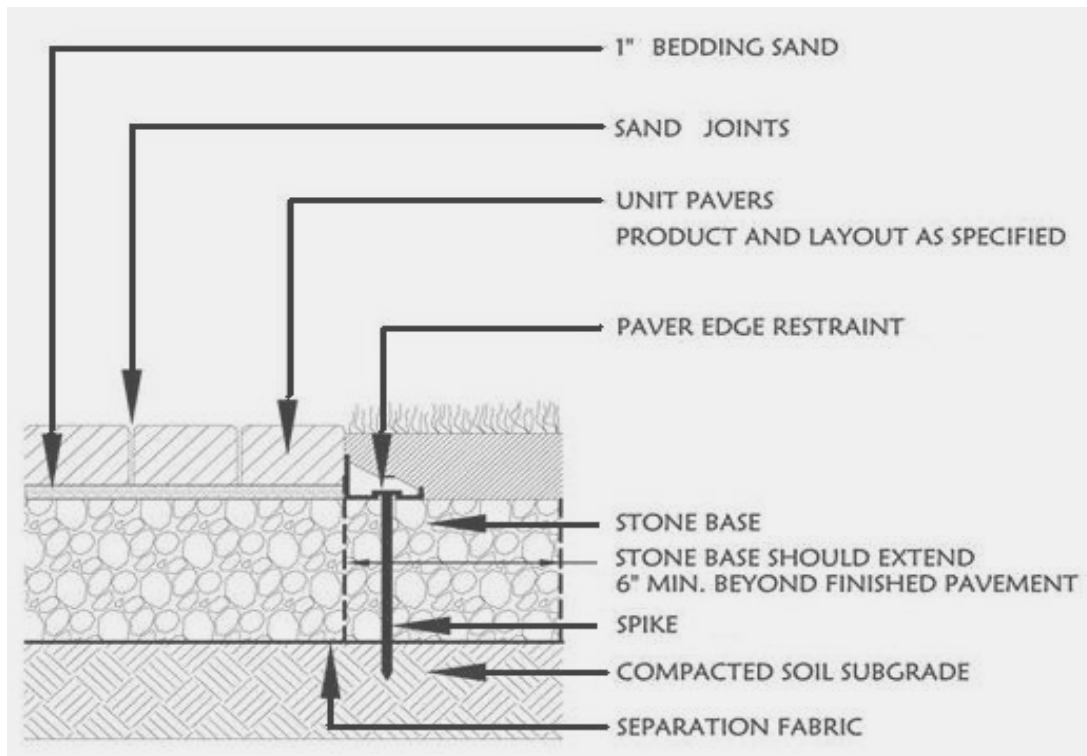

[Table of Contents](#)

How to ...

- **How to find square footage of a patio/walkway...**

Length x Width = Square Footage

- **How to find number of yards needed...**

Square footage ÷ 160 = Number of yards spread at 2" thickness

- **How to find square footage of a retaining wall...**

Length x Height = Face square footage

- **How to lay base for paver walkway/patios...**